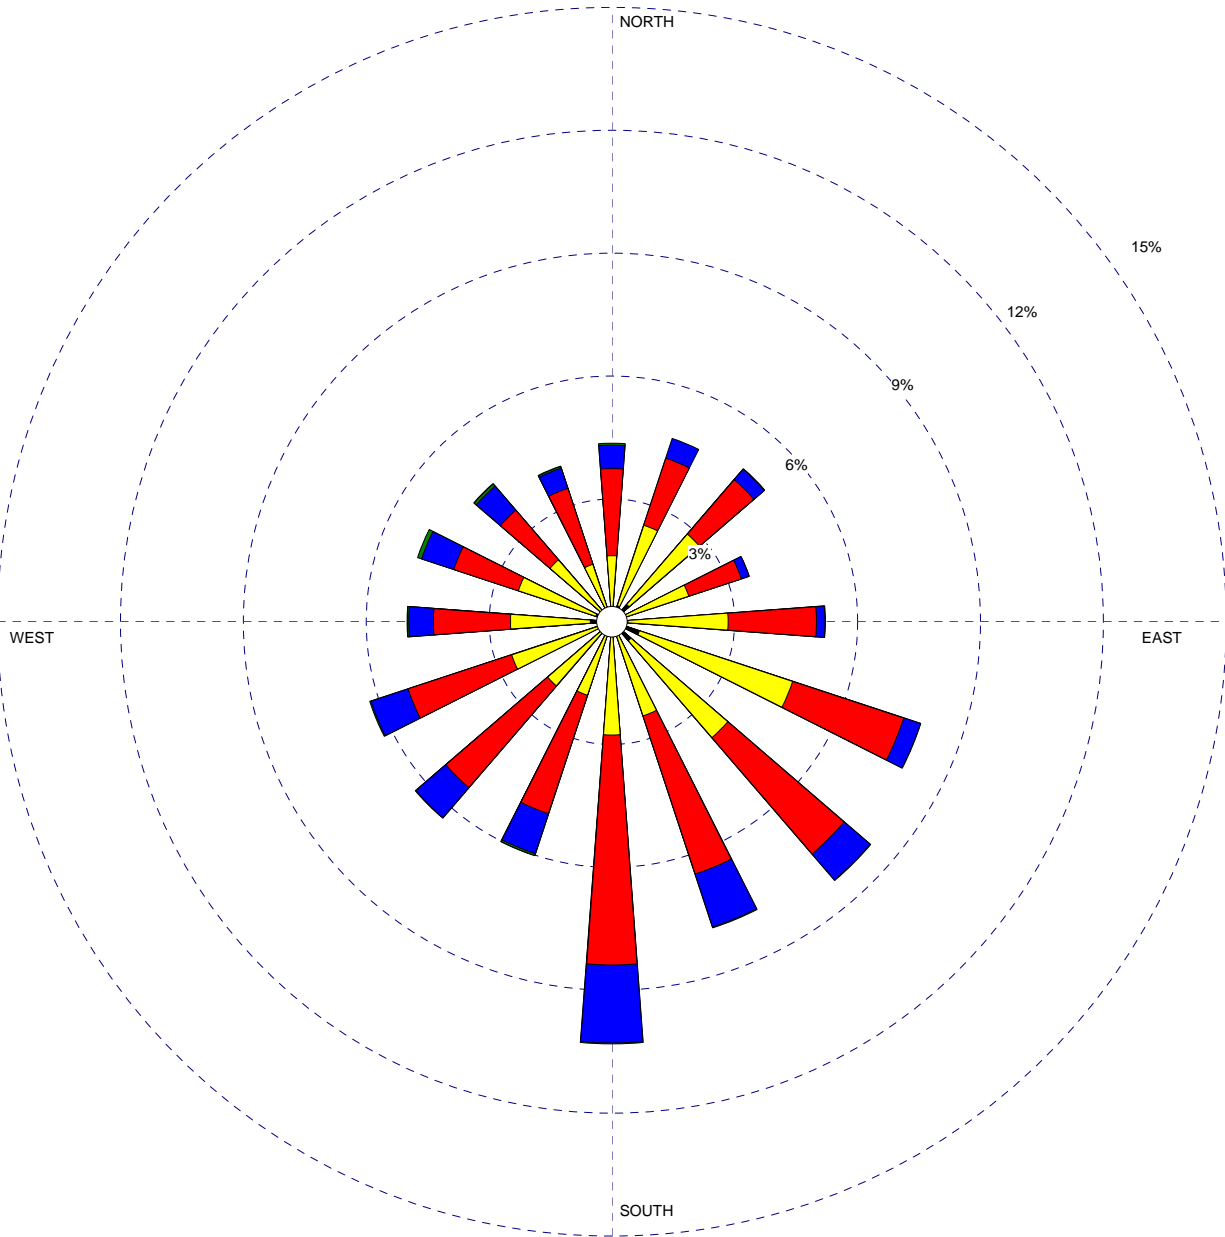

WIND ROSE PLOT

Station #13994 - ST LOUIS/LAMBERT INT'L ARPT, MO

<p>Wind Speed (Knots)</p> <ul style="list-style-type: none"> > 21 17 - 21 11 - 16 7 - 10 4 - 6 1 - 3 	<p>MODELER</p>	<p>DATE</p> <p>10/7/2004</p>	<p>COMPANY NAME</p> <p>Illinois State Climatologist Office</p>	
	<p>DISPLAY</p> <p>Wind Speed</p>	<p>UNIT</p> <p>Knots</p>	<p>COMMENTS</p> <p>1961-1990 August Average</p>	
	<p>AVG. WIND SPEED</p> <p>7.41 Knots</p>	<p>CALM WINDS</p> <p>5.76%</p>		
	<p>ORIENTATION</p> <p>Direction (blowing from)</p>	<p>PLOT YEAR-DATE-TIME</p> <p>Aug 1 - Aug 31</p> <p>Midnight - 11 PM</p>	<p>PROJECT/PLOT NO.</p>	