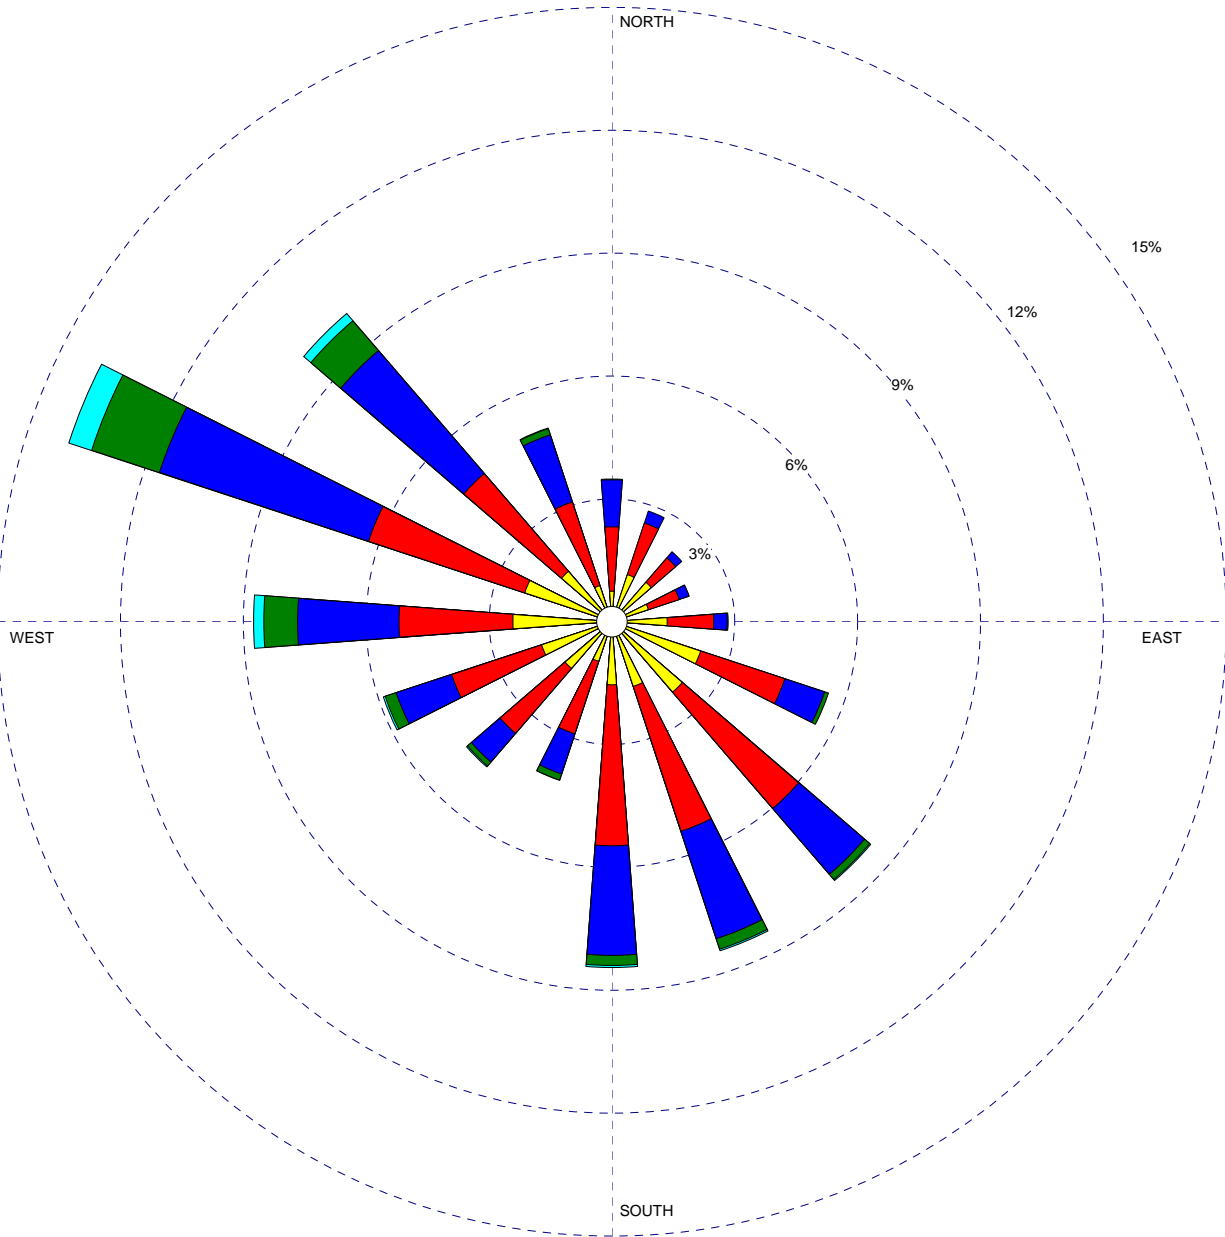

WIND ROSE PLOT

Station #13994 - ST LOUIS/LAMBERT INT'L ARPT, MO

<p>Wind Speed (Knots)</p> <ul style="list-style-type: none"> > 21 17 - 21 11 - 16 7 - 10 4 - 6 1 - 3 	<p>MODELER</p>	<p>DATE</p> <p>10/7/2004</p>	<p>COMPANY NAME</p> <p>Illinois State Climatologist Office</p>	
	<p>DISPLAY</p> <p>Wind Speed</p>	<p>UNIT</p> <p>Knots</p>	<p>COMMENTS</p> <p>1961-1990 average</p>	
	<p>AVG. WIND SPEED</p> <p>9.63 Knots</p>	<p>CALM WINDS</p> <p>3.52%</p>		
	<p>ORIENTATION</p> <p>Direction (blowing from)</p>	<p>PLOT YEAR-DATE-TIME</p> <p>Dec 1 - Dec 31</p> <p>Midnight - 11 PM</p>	<p>PROJECT/PLOT NO.</p>	